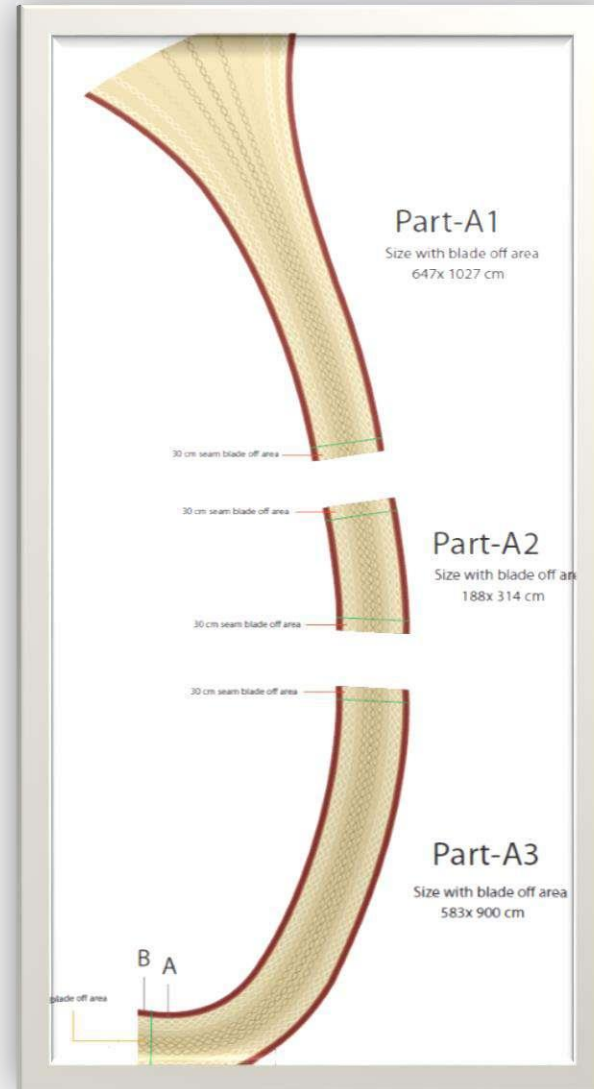

Nation Towers Grand Stair case

www.artiquerugs.com

Art Under Your Feet™