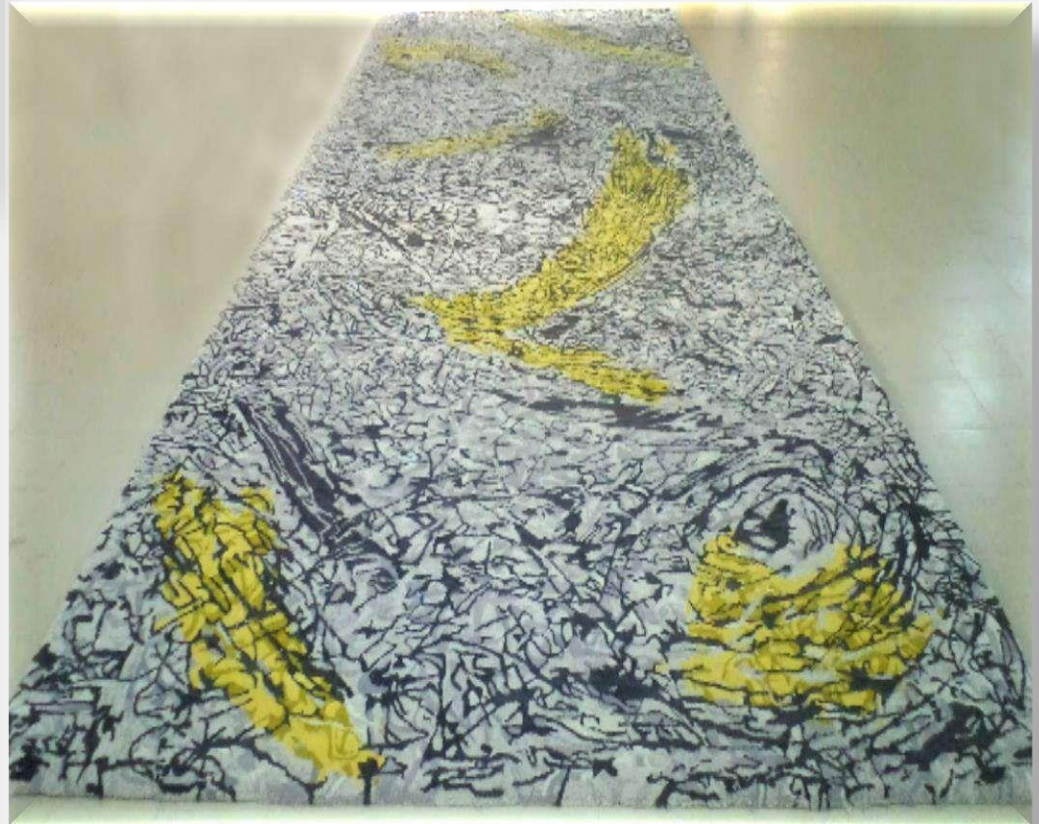

Actual Carpets