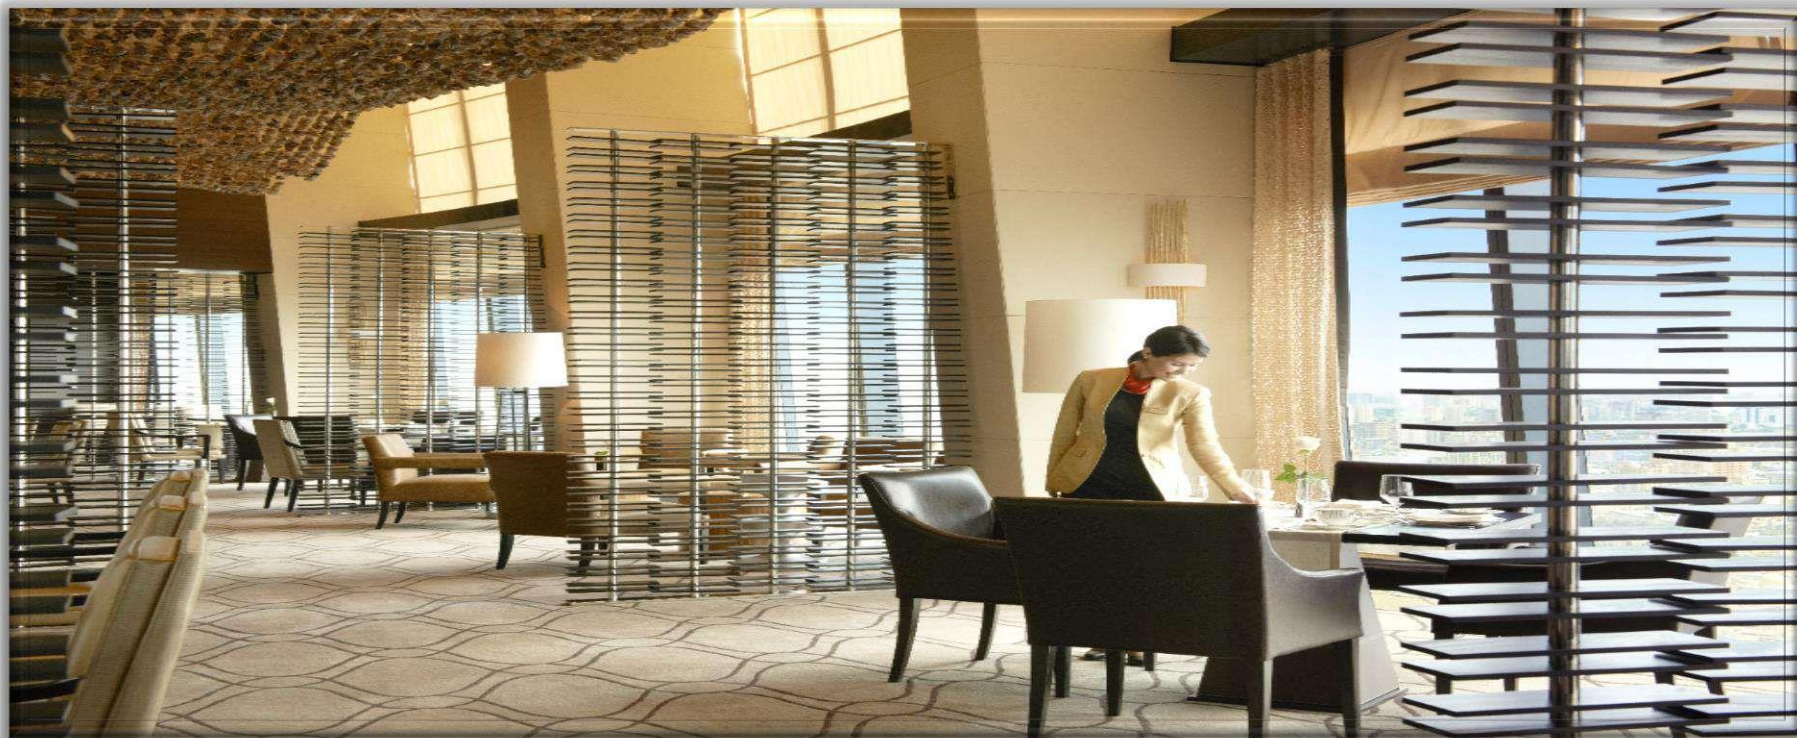

www.artiquerugs.com

Art Under Your Feet™

www.artiquerugs.com

CUSTOMIZED HANDMADE AREA RUGS AND CARPETS | HIGH-END HOSPITALITY, COMMERCIAL AND RESIDENTIAL PROJECTS

ISO 9001-20015 & ISO 14001-2015

About Us

The heritage craftsmanship of India encouraged us to create a fully equipped hand tufted carpet making factory. Our journey started in 1982. Since then we have been turning our customer's imaginations into reality, earning the unwavering trust of sum of the world's best. We are pleased to offer ourselves one of the most trusted names in the field of contract and custom made floor covering manufacturer & exporter from India, Having supplied to customized Handmade carpets/rugs of any shape and sizes for hospitality industry catering to high end Hotels, Villas, Resorts, Palaces, Corporate, Residential, Builders, Contractors, Interior Decorators & Architects. We are also working with world renown Design Houses all around the globe for all the very specific areas . We are always using finest wool to add more value and life to the art of carpet weaving .We can make up from 6" (18CM) to 70' (21 meters) wide carpet, almost in any length, shape and size. A king without thorn is what a beautiful carpet without exquisite finishing. Our master craftsmen and finishers are trained to give that extra edge to the carpet which speaks for itself once it's finished and rolled out.