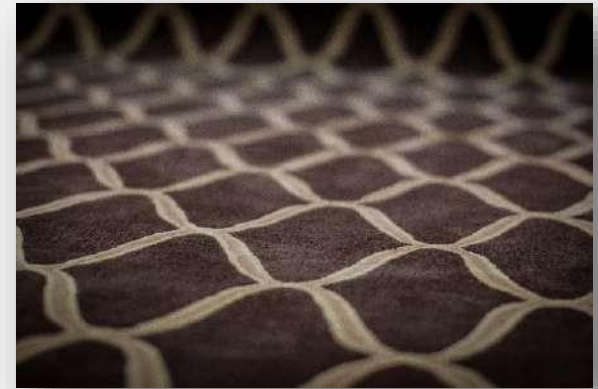

MOVE N PICK HOTEL

www.artiquerugs.com

Art Under Your Feet™

Boutique Hotel, Chicago

Four Seasons Hotel, Geneva

www.artiquerugs.com
Art Under Your Feet™

Contact us:

Artique Rugs & Home LLC
9800 Shelbyville Road, Suite 206,
Louisville ,Kentucky 40223
USA