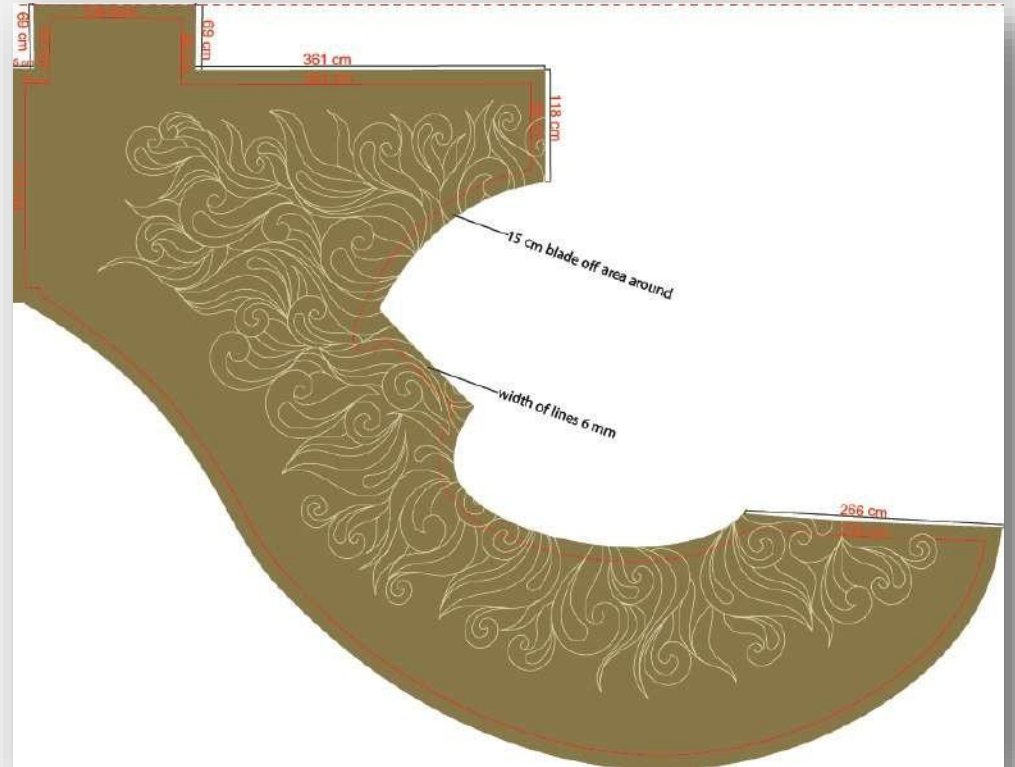

ST. REGIS NATION TOWERS , ABU DHABI